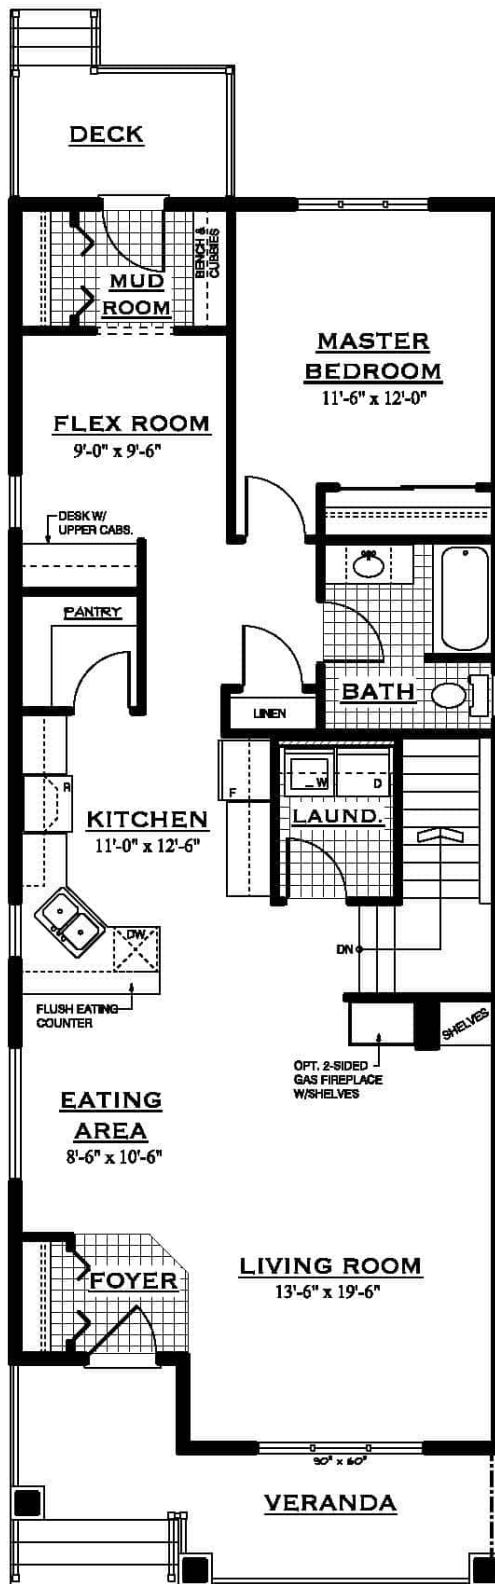

THE JADE

BUNGALOW - 1 202 SQ.FT.

THE JADE
MAIN FLOOR PLAN
1 202 SQ.FT.

WIDTH: 22'-0"
 LENGTH: 56'-0" (62'-0" W/VERANDA)